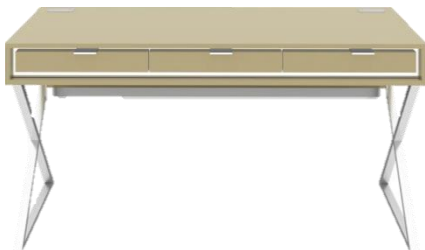

STOOL : AOTTO
Size: W 151 x D 77 x H 43 cm

SIDEBOARD : VICENSA
Size: W 200 x D 45 x H 52 cm

DESK : VICENSA
Size: W 150 x D 60 x H 77 cm

CHAIR : MUCA
Size: W 53 x D 64 x H 97 cm

WARDROBE : CHRYSSES/L-SHAPE/DA
Size: W 160 x D 160 x H 300 cm

furniture BEDROOM 3

BED : POSH/BW5'/BWDCUS3/SR1
Size: W 168 x D 208 x H 35 cm

NIGHT TABLE : ARABELLA/NT45
Size: W 50 x D 45 x H 45 cm

DRESSING TABLE : ARABELLA/C120
Size: W 120 x D 45 x H 75 cm

MIRROR : POSH/ALDA
Size: W 120 x D 4.8 x H 60 cm